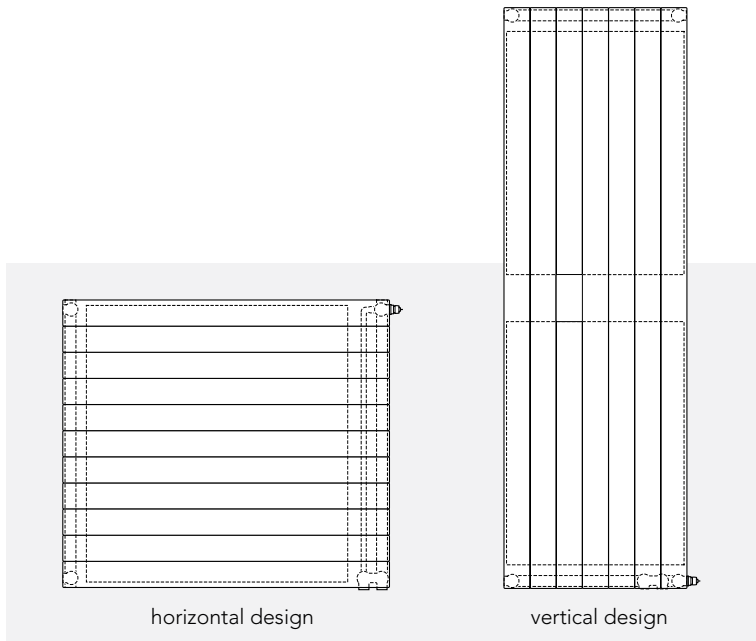

Vonaris horizontal version															
Type	VHV 11			VHV 20			VHV 22			VHV-S 22			VHV 23		
↑ ↓	-	-	214 286 358	-	142 214 286 358	-	142 214 286 358	-	142 214 286	-	-	142 214 286	-	-	142 214 286
	430	502	574 646 790	430	502	574 646 790	430	502	574 646 790	-	-	-	-	-	-
↔	500 to 2400			500 to 2400			500 to 2400			500 to 2400			500 to 2400		
Depth	68			93			93			163			150		
Increments	starting with overall length of 500 mm: increments of 100 mm, from overall length of 1400 mm: increments of 200 mm														

Vonaris horizontal version															
Type	VHV 34			VHV-S 34			VHV 35			VHV 46			VHV-S 47		
↑ ↓	-	142 214 286	-	-	142 214 286	-	-	142 214 286	-	-	142 214 286	-	-	142 214 286	-
	-	-	-	-	-	-	-	-	-	-	-	-	-	-	-
↔	500 to 2400			500 to 2400			500 to 2400			500 to 2400			500 to 2400		
Depth	175			245			232			257			327		
Increments	starting with overall length of 500 mm: increments of 100 mm, from overall length of 1400 mm: increments of 200 mm														

Vonaris vertical version								
Type	VSV 10		VSV 11		VSV 20		VSV 21	
↑ ↓	1600	1800	1600	1800	1600	1800	1600	1800
	2000	-	2000	-	2000	-	2000	-
↔	214 to 862		214 to 862		214 to 862		214 to 862	
Depth	68		68		93		93	
Increments	starting with overall length of 214 mm: increments of 72 mm