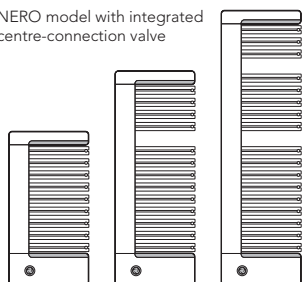

NERO.

The **NERO** model is extraordinarily expressive thanks to its striking design, an effect that is reinforced by its comprehensively varied colouring and the profile edging frame open on one side. The chrome-plated profile edging frame adds weight to the independent design concept of this model.

Your advantages: The variable surfaces create harmony and provide living spaces with an atmosphere that is both comfortable and refined – including an unmistakable touch of luxury. A choice of many exclusive decor variants is available!

NERO model with integrated centre-connection valve

530	530, 630	530, 630
1019	1419	1819

data in mm.