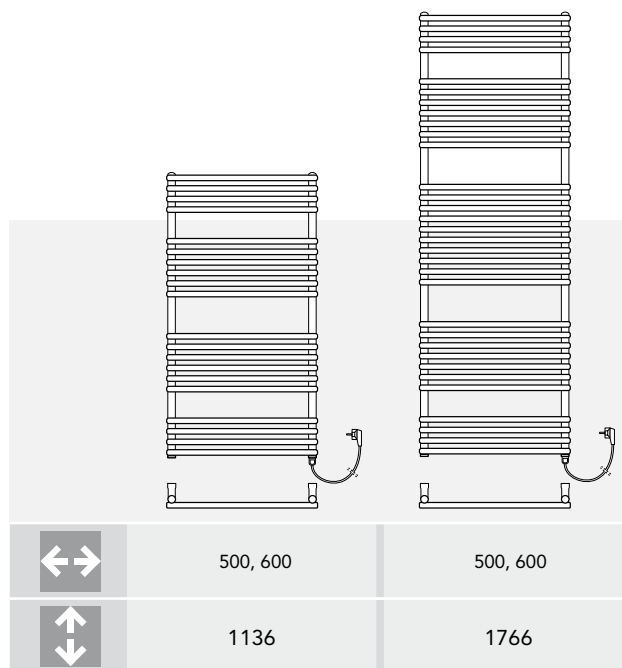

DELLA-E.

Laufen

Della-E in chrome design.

Data in mm.