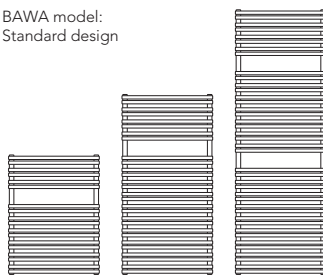

BAWA.

BAWA model:
Standard design

Also available as centre-connection
valve and electrical versions.

500, 600, 750, 900

796

1196

1756

data in mm.

ANTONIO LUPI furniture

Your advantages: Flexible with its 3 connection variants: centre-connection valve, standard connection, electrical version

The reductionist design and clear lines make the **BAWA** model an all-time star. The paired heating pipe arrangement results in a stylish unit that fits perfectly into any existing living space. Also available as centre-connection valve and electrical versions.