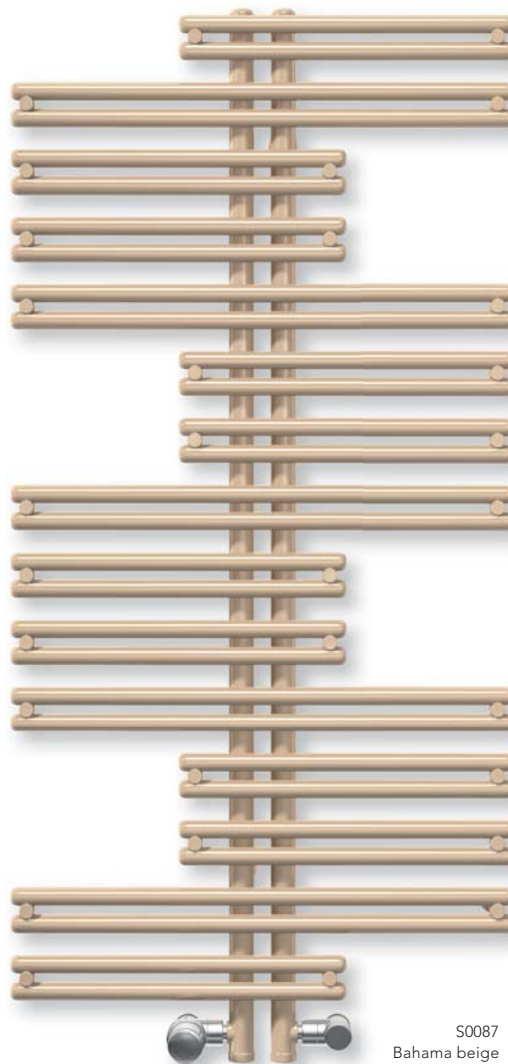

KASAI.

IDEA GROUP furniture

**Your advantages:** the unique heating pipe arrangement makes drying and hanging laundry child's play

The playful design with the heating pipes arranged on both sides has raised the **KASAI** model to cult object status with a powerful drive for recognition. The side variation for the pipes direction creates an interesting tension – that gives any living space that certain something.

S0087  
Bahama beige

KASAI model:  
Standard design

600	600,750	600, 750, 900	750, 900
1022	1262	1502	1742

data in mm.