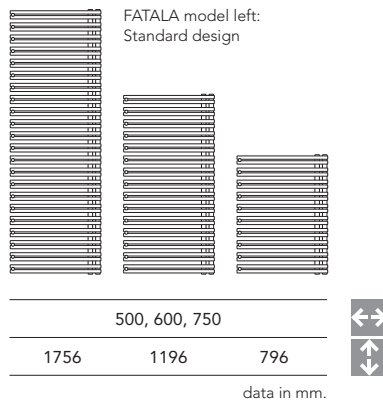

FATALA.

LAUFEN MIMO furniture

The **FATALA** model is the choice for lovers of clear formal expression, who are also taken by its delicate elegance. The possibility of connection on either side ensures great positioning flexibility. Also available in an electric version. Very space-saving.

Your advantages: The open single-sided structure keeps towels warm and in easy reach.

RAL 9016 traffic white

FATALA model:
Standard design

FATALA model left:
Standard design

Also available in an electric version.