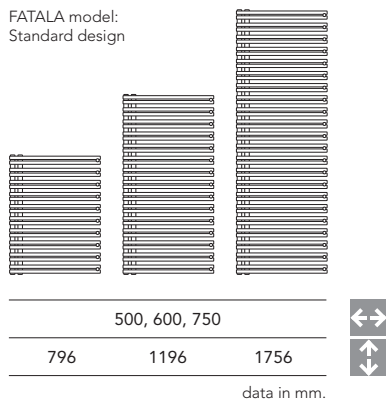

FATALA.

LAUFEN MIMO furniture

The **FATALA** model is the choice for lovers of clear formal expression, who are also taken by its delicate elegance. The possibility of connection on either side ensures great positioning flexibility. Also available in an electric version. Very space-saving.

Your advantages: The open single-sided structure keeps towels warm and in easy reach.

RAL 9016 traffic white

FATALA model:
Standard design

FATALA model left:
Standard design

Also available in an electric version.