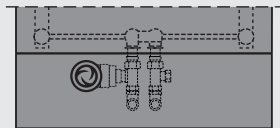

Vertical dimensions [mm]

Technical data, product family

Overall height	Diagram scale M 1:50		Overall length	Heat output ⁽¹⁾ in Watts	E-heat element output ⁽²⁾ in Watts
	600	700			
[mm]			[mm]	75/65/20 °C	
1500 (1471)			600	779	600
1700 (1685)			600	914	600
			700	1045	600

⁽¹⁾ Tested in accordance with ÖNORM EN 442

Connection example without electric heating element

Connection example with electric heating element

Connections
2 x external thread G 3/4"
(valve connection set)
Connection modes
see diagram

It is **absolutely necessary** to take account of the power-ratings assigned to the electric heating elements.

- Basic standard accessories (included):**
- 2 towel rails (overall height 1500 mm), or 3 towel rails (overall height 1700 mm)
 - an integrated valve connection set incl. thermostat head
 - a pivotable vent plug, G 1/4, and
 - a dummy plug, G 3/8, nickel-plated brass, self-sealing, factory-sealed
 - a wall mounting set with spacers
 - 2 mounting brackets, alternatively: 2 extensions
 - instruction sheet