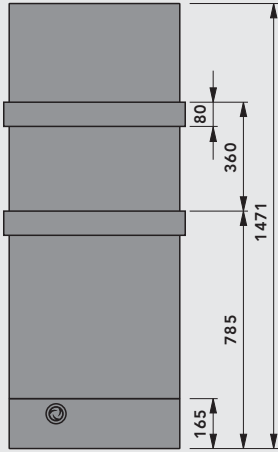

Vertical dimensions [mm]

Technical data, product family

Overall height	Diagram scale M 1:50		Overall length	Heat output ⁽¹⁾ in Watts	E-heat element output ⁽²⁾ in Watts
	600	700			
[mm]			[mm]	75/65/20 °C	
1500 (1471)			600	779	600
1700 (1685)			600	914	600
			700	1045	600

⁽¹⁾ Tested in accordance with ÖNORM EN 442

Connection example without electric heating element

Connection example with electric heating element

Connections
2 x external thread G 3/4"
(valve connection set)
Connection modes
see diagram

It is **absolutely necessary** to take account of the power-ratings assigned to the electric heating elements.

- Basic standard accessories (included):**
- 2 towel rails (overall height 1500 mm), or 3 towel rails (overall height 1700 mm)
 - an integrated valve connection set incl. thermostat head
 - a pivotable vent plug, G 1/4, and
 - a dummy plug, G 3/8, nickel-plated brass, self-sealing, factory-sealed
 - a wall mounting set with spacers
 - 2 mounting brackets, alternatively: 2 extensions
 - instruction sheet