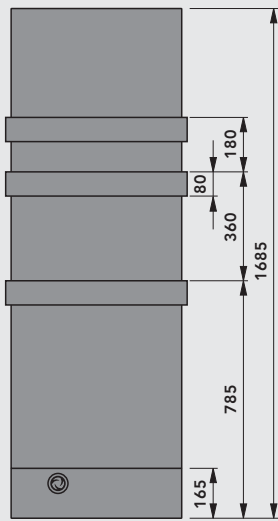

Vertical dimensions [mm]

Technical data, product family

Overall height	Diagram scale M 1:50		Overall length	Heat output ⁽¹⁾ in Watts	E-heat element output ⁽²⁾ in Watts
	600	700			
[mm]			[mm]	75/65/20 °C	
1500 (1471)			600	779	600
1700 (1685)			600	914	600
			700	1045	600

⁽¹⁾ Tested in accordance with ÖNORM EN 442

Connection example without electric heating element

Connection example with electric heating element

Connections
2 x external thread G 3/4"
(valve connection set)
Connection modes
see diagram

It is **absolutely necessary** to take account of the power-ratings assigned to the electric heating elements.

- Basic standard accessories (included):**
- 2 towel rails (overall height 1500 mm), or 3 towel rails (overall height 1700 mm)
 - an integrated valve connection set incl. thermostat head
 - a pivotable vent plug, G 1/4, and
 - a dummy plug, G 3/8, nickel-plated brass, self-sealing, factory-sealed
 - a wall mounting set with spacers
 - 2 mounting brackets, alternatively: 2 extensions
 - instruction sheet