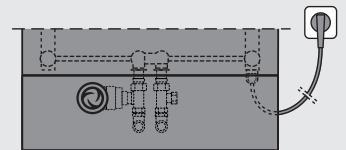

Vertical dimensions [mm]

Technical data, product family

Overall height	Diagram scale M 1:50		Overall length	Heat output ⁽¹⁾ in Watts	E-heat element output ⁽²⁾ in Watts
	600	700			
[mm]			[mm]	75/65/20 °C	
1500 (1471)			600	779	600
1700 (1685)			600	914	600
			700	1045	600

⁽¹⁾ Tested in accordance with ÖNORM EN 442

Connection example without electric heating element

Connection example with electric heating element

Connections
2 x external thread G 3/4"
(valve connection set)
Connection modes
see diagram

It is **absolutely necessary** to take account of the power-ratings assigned to the electric heating elements.

- Basic standard accessories (included):**
- 2 towel rails (overall height 1500 mm), or 3 towel rails (overall height 1700 mm)
 - an integrated valve connection set incl. thermostat head
 - a pivotable vent plug, G 1/4, and
 - a dummy plug, G 3/8, nickel-plated brass, self-sealing, factory-sealed
 - a wall mounting set with spacers
 - 2 mounting brackets, alternatively: 2 extensions
 - instruction sheet