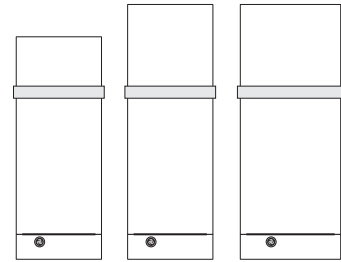

SEWA.

SEWA decor • dec 004
Radiator unit, pattern, towel rail
and lower cover: RAL 9016 traffic white
Front panel: RAL 9017 traffic black

SEWA model with
integrated centre-connection valve

600	600	700	↔
1471	1685	1685	↕

data in mm.

SEWA standard

Radiator unit:
RAL 9007 grey aluminium

Front panel, lower cover
and pattern, towel rail:
RAL 9016 traffic white

SEWA elegance

Radiator unit: lower
cover and pattern, towel rail:
S0087 Bahama beige