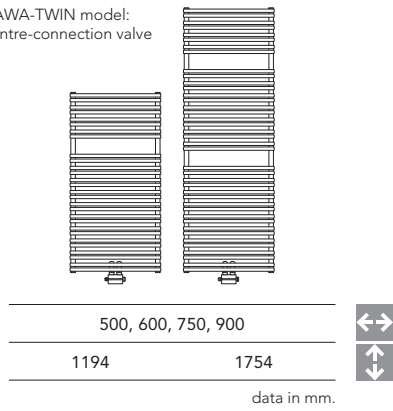

BAWA-TWIN model:
centre-connection valve

RAL 7015
slate grey

BAWA-TWIN.