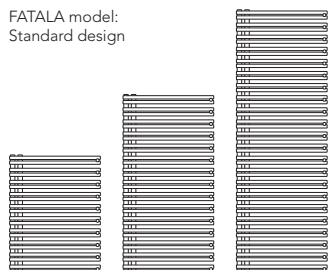

FATALA model: Standard design