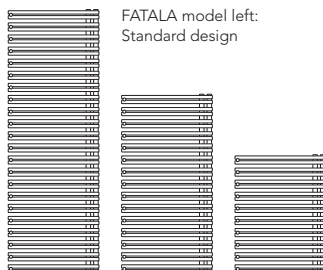

KASAI model:
Standard design

600	600,750	600, 750, 900	750, 900
1022	1262	1502	1742

data in mm.

FATALA.

LAUFEN MIMO furniture

The **FATALA** model is the choice for lovers of clear formal expression, who are also taken by its delicate elegance. The possibility of connection on either side ensures great positioning flexibility. Also available in an electric version. Very space-saving.

Your advantages: The open single-sided structure keeps towels warm and in easy reach.

RAL 9016 traffic white

FATALA model: Standard design

500, 600, 750

796

1196

1756

data in mm.

FATALA model left: Standard design

500, 600, 750

1756

1196

796

data in mm.

Also available in an electric version.

ARUN-TWIN.