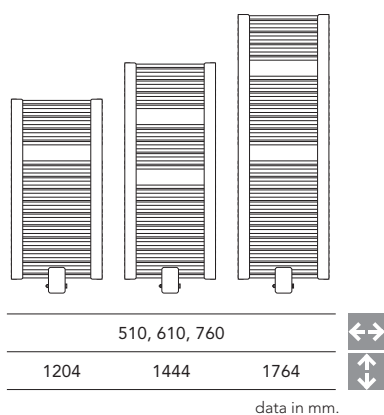

TREND & STYLE

Radiators:
RAL 9016 traffic white
Softline panels:
RAL 1035 pearl beige

Radiators and softline panels:
RAL 9016 traffic white

BAWA-VM SPA.

A design radiator with centre-connection-radiator technology is equally a part of any SPA wellness experience with the bath, the shower and the washstand. The gentle softline frames combined with the attractive centre-connection screen are styles and style elements of the highest design competence.