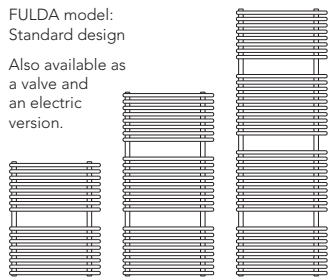

FULDA model:
Standard design

Also available as
a valve and
an electric
version.

500*, 600*, 750*, 900			↔
758	1220*	1766*	↕

* Also available as a centre-connection valve model. data in mm.

FULDA.