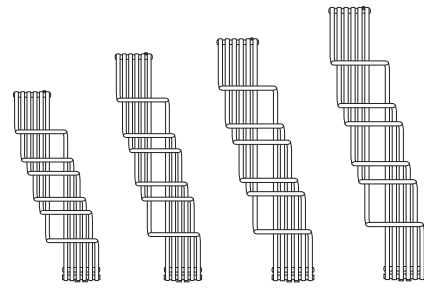

SEINE-V.

SEINE-V model:
valve model

572	572	636	636	↔
1250	1500	1600	1800	↕

data in mm.