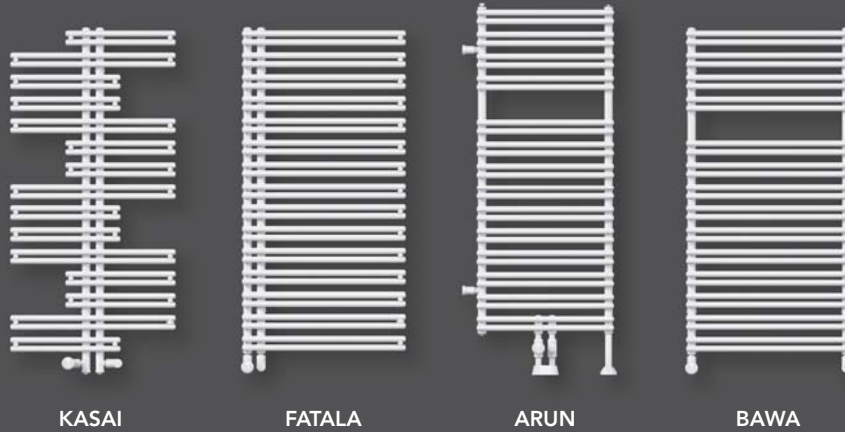

LOWA-VM model with centre-connection valve

500, 600, 700, 800			 
790	1222	1510	

data in mm.

LOWA.

RAL 9017
traffic black

MONDO & TEAM 7 furniture

RAL 6019
pastel green

The future of living is happening now: Accompany us on an exploration of contemporary living environments 2.0 – the combination of young trend colours and clear forms embodies the tendency to achieve a targeted reduction of essential elements. The simultaneous blending of functionality and design with ergonomic comfort plus durability. Fascinating models of timeless elegance.