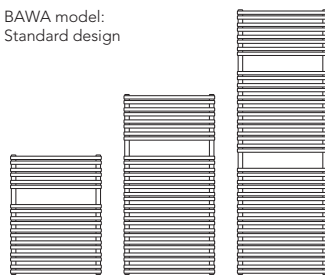

BAWA.

BAWA model:
Standard design

Also available as centre-connection
valve and electrical versions.

500, 600, 750, 900

796

1196

1756

data in mm.