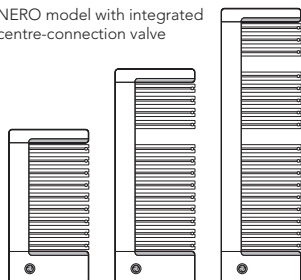

NERO.

The **NERO** model is extraordinarily expressive thanks to its striking design, an effect that is reinforced by its comprehensively varied colouring and the profile edging frame open on one side. The chrome-plated profile edging frame adds weight to the independent design concept of this model.

Your advantages: The variable surfaces create harmony and provide living spaces with an atmosphere that is both comfortable and refined – including an unmistakable touch of luxury. A choice of many exclusive decor variants is available!

NERO model with integrated centre-connection valve

530	530, 630	530, 630
1019	1419	1819

data in mm.