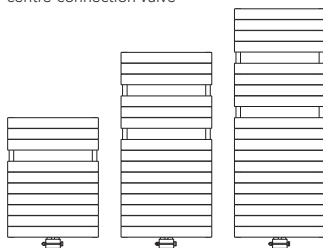

LOWA-VM model with centre-connection valve

500, 600, 700, 800			
790	1222	1510	

data in mm.

LOWA.