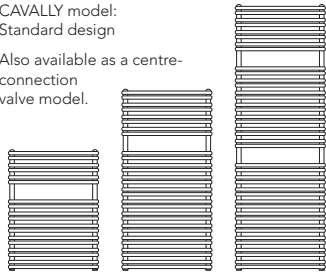

CAVALLY.

FALPER furniture

CAVALLY model:
Standard design

Also available as a centre-
connection
valve model.

498, 596, 742, 887			↔ ↕
796	1196	1756	

data in mm.

RAL 7047
telegrey

Your advantages: The slightly arched pipe installation has an independent effect and it offers numerous storage possibilities.

The universal **CAVALLY** model design comes to optimal effect in all rooms. A timeless formal expression that is understood and valued everywhere. Also available as a centre-connection valve model.

FULDA model:
Standard design