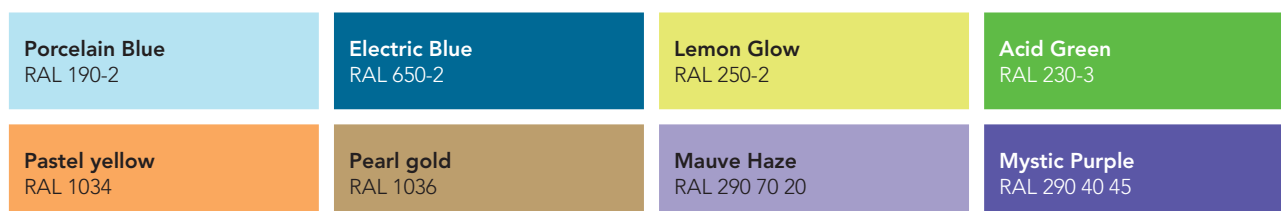

STANDARD COLOUR.

BATHROOM COLOURS.

RAL TREND COLOURS.

RAL CLASSIC COLOURS.

METALLIC COLOURS.

FINISHED SURFACES.

* Chrome and gold versions only for the models SEINE-V and FULDA (up to BL 750 mm),

The SEWA and NERO models can be provided on request in variously decorated versions. These different decor variants can be seen on pages 18 and 19. The colours shown are not binding. Deviations in colouring are possible for technical reasons during printing. Additional personal wish colours available on request!