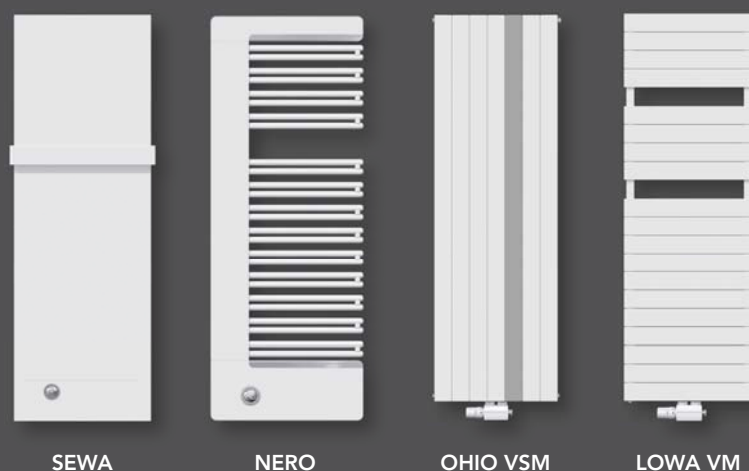

The **VOGEL&NOOT** design radiator models here clearly show the direction developments are taking and that design can again quietly break through every barrier and boundary – including those of the way we think. These advances are doing away with rigid and outdated patterns of thought and action. Creating space for the new – and quite possibly for something never experienced before. The issue is the fusion of design radiators and furniture, recognising new ways forward and sounding out all limitations in the process, the result is the creation of true aesthetic added value for the future—because timeless design can be translated afresh in every epoch.

ARCHITECTURE & DESIGN