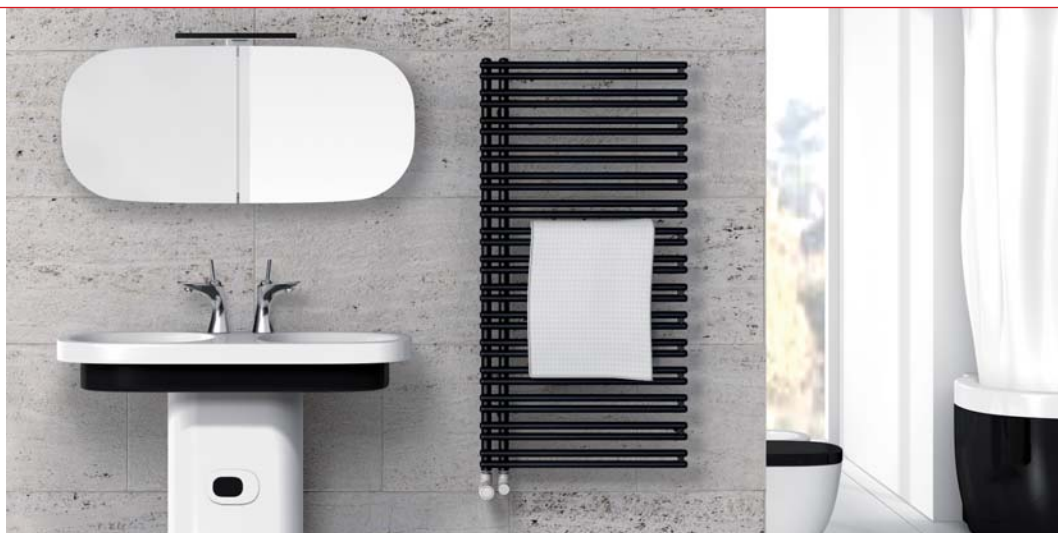

KASAI model:
Standard design

600	600,750	600, 750, 900	750, 900
1022	1262	1502	1742

data in mm.

FATALA.

LAUFEN MIMO furniture

The **FATALA** model is the choice for lovers of clear formal expression, who are also taken by its delicate elegance. The possibility of connection on either side ensures great positioning flexibility. Also available in an electric version. Very space-saving.