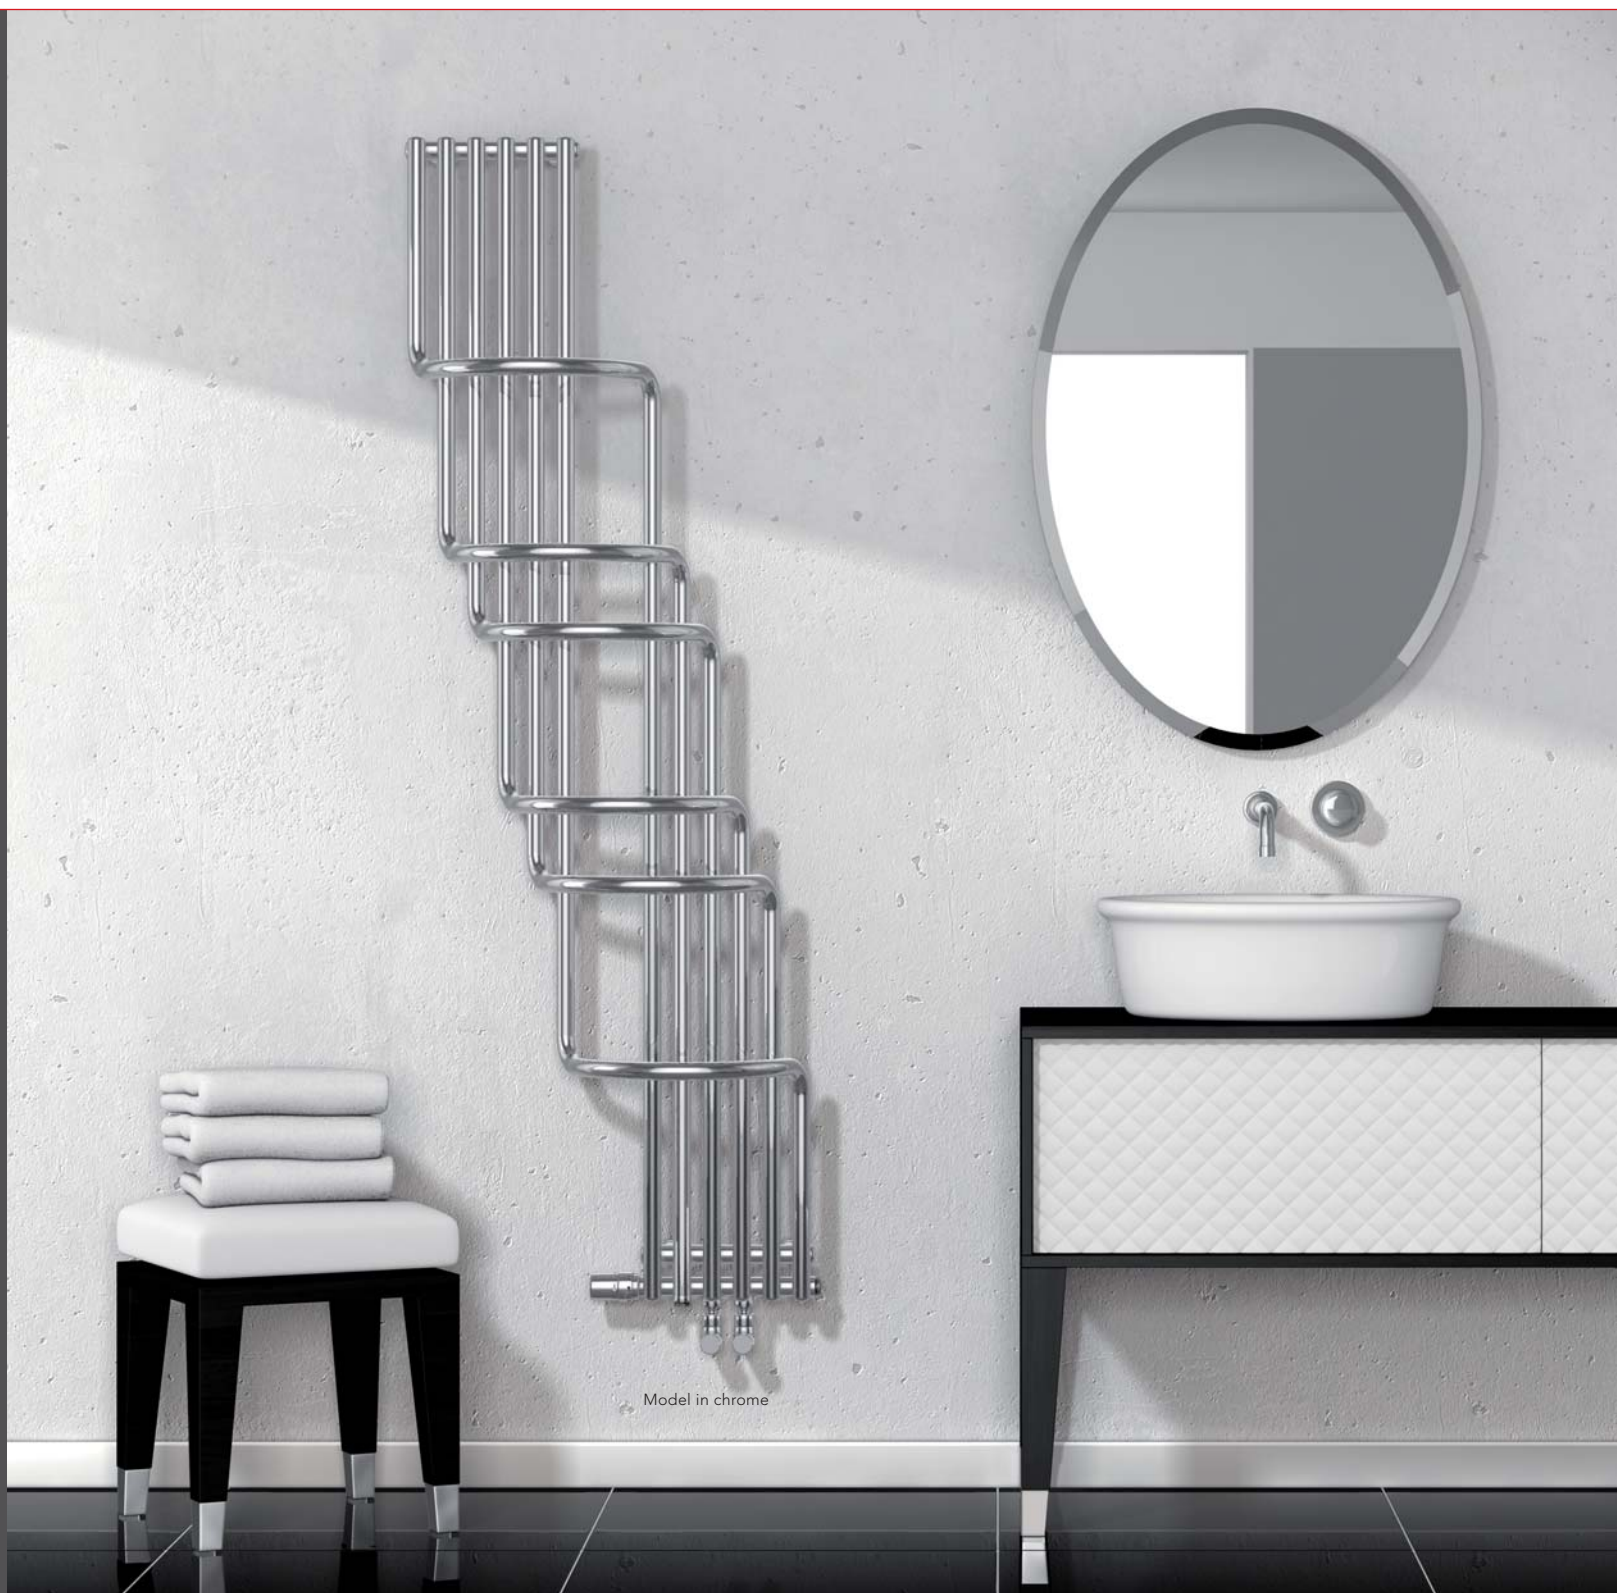

Model in chrome