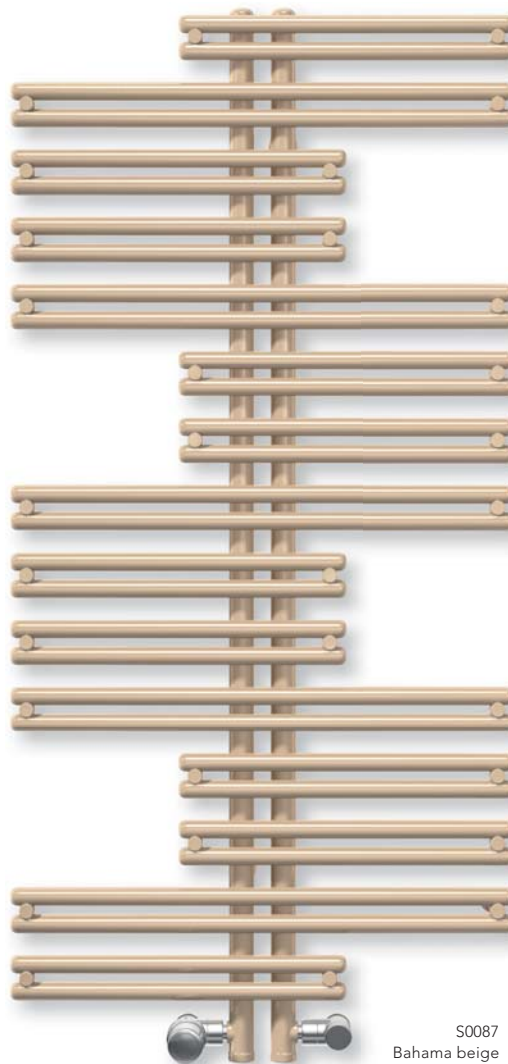

KASAI model:
Standard design

600	600,750	600, 750, 900	750, 900
1022	1262	1502	1742

data in mm.

FATALA.

LAUFEN MIMO furniture

The **FATALA** model is the choice for lovers of clear formal expression, who are also taken by its delicate elegance. The possibility of connection on either side ensures great positioning flexibility. Also available in an electric version. Very space-saving.