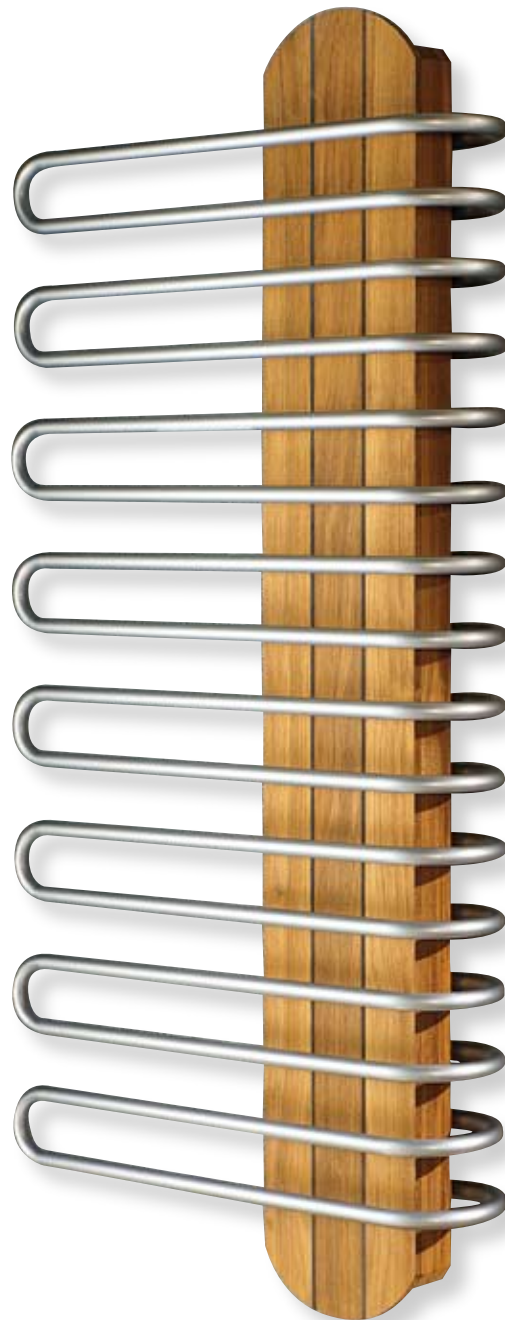

SANAGA TECK.

hansgrohe

natural, harmonious,
stylish.

Shown in chrome

Product advantage
The open and rounded shape of these heating pipes makes them particularly good as towel rails.

SANAGA TECK.

The decorative wooden column in teak blends in perfectly with the **natural atmosphere** in your bathroom. The **SANAGA TECK** model combines exotic materials with the utmost in comfort.

Detail:
The decorative wooden column of the **SANAGA TECK**.

Model SANAGA TECK: Standard model

600	600	↔
1348	1924	

Dimensions in mm.

Model SANAGA TECK: Electric model

600	600	↔
1348	1924	

Dimensions in mm.