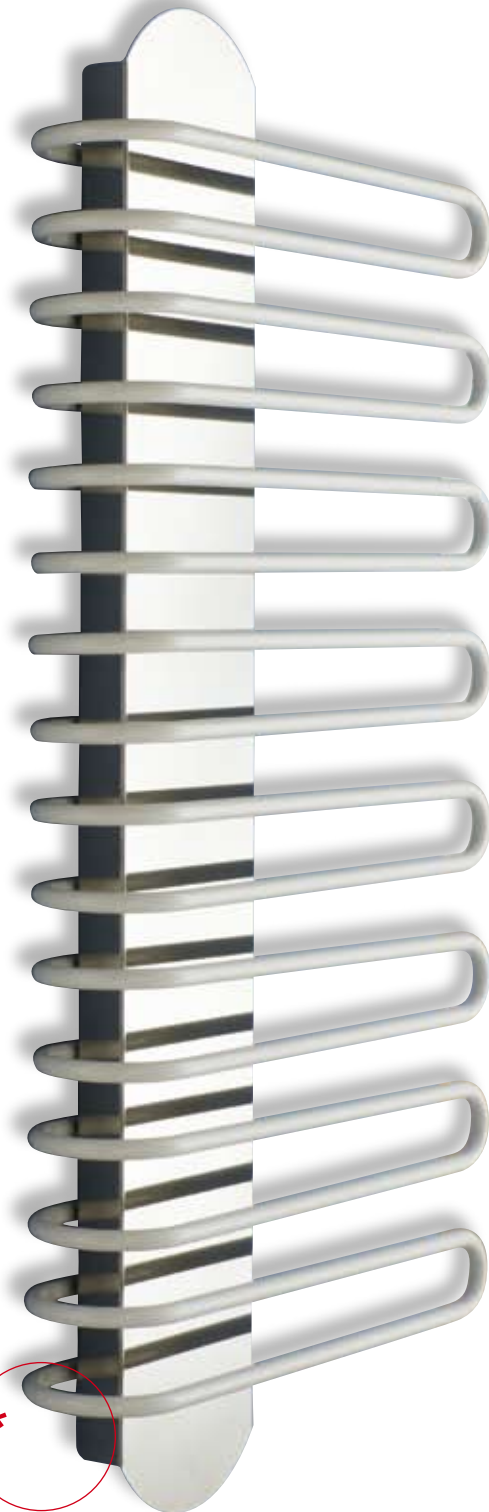

bright, practical,
modern.

Shown in chrome

Product advantage
The integrated mirror not only changes the perspective of a room, it also makes your bathroom look bigger.

SANAGA METAL.

The mirror design of the **SANAGA METAL** model gives a **particular shine** to your bathroom.

Detail:
The modern mirror column of the **SANAGA METAL**.

<p>Model SANAGA METAL: Standard model</p>		<p>Model SANAGA METAL: Electric model</p>	
600	600	600	600
1348	1924	1348	1924
<p>Dimensions in mm.</p>		<p>Dimensions in mm.</p>	