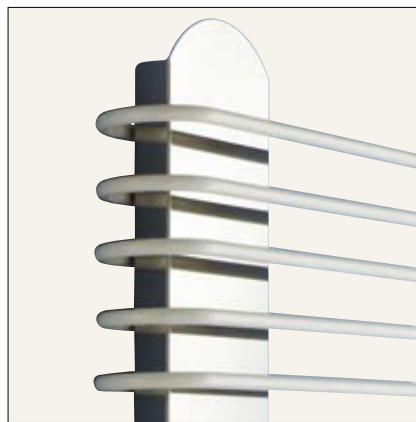

bright, practical,
modern.

Shown in chrome

Product advantage
The integrated mirror not only changes the perspective of a room, it also makes your bathroom look bigger.

SANAGA METAL.

The mirror design of the **SANAGA METAL** model gives a **particular shine** to your bathroom.

Detail:
The modern mirror column of the **SANAGA METAL**.

<p>Model SANAGA METAL: Standard model</p>		<p>Model SANAGA METAL: Electric model</p>	
600	600	600	600
1348	1924	1348	1924
<p>Dimensions in mm.</p>		<p>Dimensions in mm.</p>	