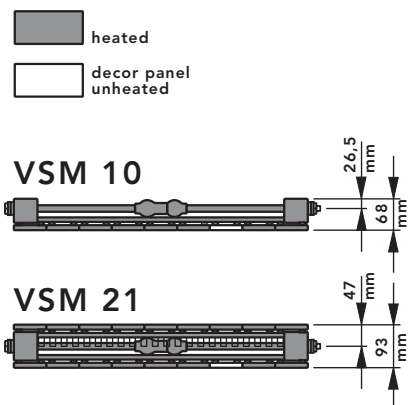

Vertical dimensions [mm]

 Basic radiator colour  
 Colour of decor panel

Technical data, product family

 Overall height [mm]	Diagram scale M 1:50				 Overall length [mm]	Heat output <sup>(1)</sup> in Watts 75/65/20 °C	
	358	502	646	862		VSM 10	VSM 21
1600					358	622	1140
					502	872	1598
					646	1123	2057
					862	1498	2745
1800					358	708	1285
					502	993	1801
					646	1278	2318
					862	1706	3093
2000					358	799	1436
					502	1120	2014
					646	1442	2592
					862	1924	3458

 **Maximum positive operating pressure**  
 High-pressure design:  
 (supplement of 10 %): 8 bar

- Basic standard accessories (included):**
- a drain plug, G ½, and
  - a pivotable vent plug, G ½, nickel-plated brass, self-sealing, factory-sealed
  - a valve connection set with angled two-pipe design
  - covering rosette in matching radiator colour
  - installation sheet

Angled connection fitting

Z

Mounting	Model	Dimension	Y
*	VSM 10	*	
WA 11	VSM 21	63 mm	

**Note:**  
VSM models are only available with welded-on brackets.

- For the installation of the VSM 21 model use the WA 11 wall fastening set.
- \*For the installation of the VSM 10 model with the angled connection fitting Z, please use the appropriate drill consoles or angled fastening set in order to obtain the necessary wall clearance.

<sup>(2)</sup> Colour of decor panel see colour chart

**Z** Connection fitting  
Two-pipe operation – angled design

heated  
decor panel unheated