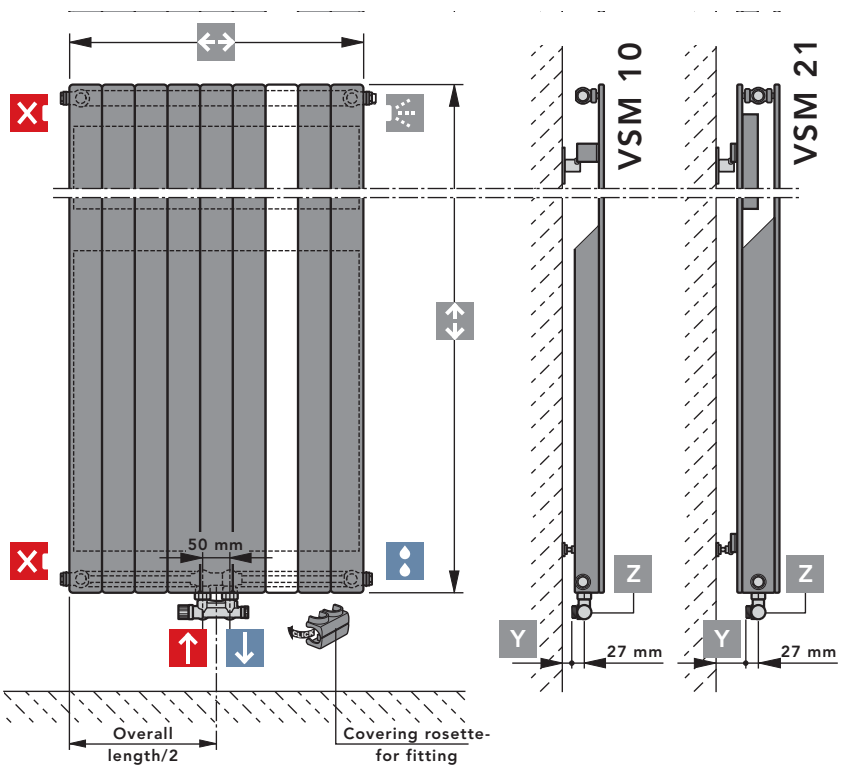

Vertical dimensions [mm]

 Basic radiator colour  
 Colour of decor panel

Technical data, product family

 Overall height [mm]	Diagram scale M 1:50				 Overall length [mm]	Heat output <sup>(1)</sup> in Watts 75/65/20 °C	
	358	502	646	862		VSM 10	VSM 21
1600					358	622	1140
					502	872	1598
					646	1123	2057
					862	1498	2745
1800					358	708	1285
					502	993	1801
					646	1278	2318
					862	1706	3093
2000					358	799	1436
					502	1120	2014
					646	1442	2592
					862	1924	3458

 **Maximum positive operating pressure**  
 High-pressure design:  
 (supplement of 10 %): 8 bar

- Basic standard accessories (included):**
- a drain plug, G ½, and
  - a pivotable vent plug, G ½, nickel-plated brass, self-sealing, factory-sealed
  - a valve connection set with angled two-pipe design
  - covering rosette in matching radiator colour
  - installation sheet

Angled connection fitting

Z

Mounting	Model	Dimension	Y
*	VSM 10	*	
WA 11	VSM 21	63 mm	

**Note:**  
VSM models are only available with welded-on brackets.

- For the installation of the VSM 21 model use the WA 11 wall fastening set.
- \*For the installation of the VSM 10 model with the angled connection fitting Z, please use the appropriate drill consoles or angled fastening set in order to obtain the necessary wall clearance.

<sup>(2)</sup> Colour of decor panel see colour chart

**Z** Connection fitting  
Two-pipe operation – angled design

heated  
decor panel unheated