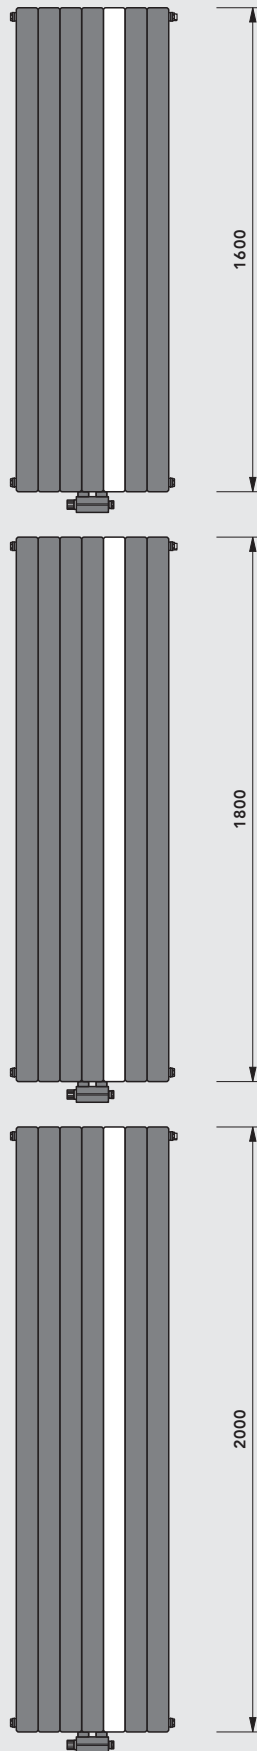

Vertical dimensions [mm]

 Basic radiator colour  
 Colour of decor panel

Technical data, product family

 Overall height [mm]	Diagram scale M 1:50				 Overall length [mm]	Heat output <sup>(1)</sup> in Watts 75/65/20 °C	
	358	502	646	862		VSM 10	VSM 21
1600					358	622	1140
					502	872	1598
					646	1123	2057
					862	1498	2745
1800					358	708	1285
					502	993	1801
					646	1278	2318
					862	1706	3093
2000					358	799	1436
					502	1120	2014
					646	1442	2592
					862	1924	3458

<sup>(1)</sup> Tested in accordance with ÖNORM EN 442

 **Connections**  
 2 x external thread G ¾ (bottom centre)  
**Connection modes**  
 see diagram

 **Maximum operating temperature**  
 110 °C

 **Maximum positive operating pressure**  
 Standard design:  
 5 bar

 **Maximum positive operating pressure**  
 High-pressure design:  
 (supplement of 10 %): 8 bar

- Basic standard accessories (included):**
- a drain plug, G ½, and
  - a pivotable vent plug, G ½, nickel-plated brass, self-sealing, factory-sealed
  - a valve connection set with angled two-pipe design
  - covering rosette in matching radiator colour
  - installation sheet

Angled connection fitting

Z

Mounting	Model	Dimension	Y
*	VSM 10	*	
WA 11	VSM 21	63 mm	

**Note:**  
VSM models are only available with welded-on brackets.

- For the installation of the VSM 21 model use the WA 11 wall fastening set.
- \*For the installation of the VSM 10 model with the angled connection fitting Z, please use the appropriate drill consoles or angled fastening set in order to obtain the necessary wall clearance.