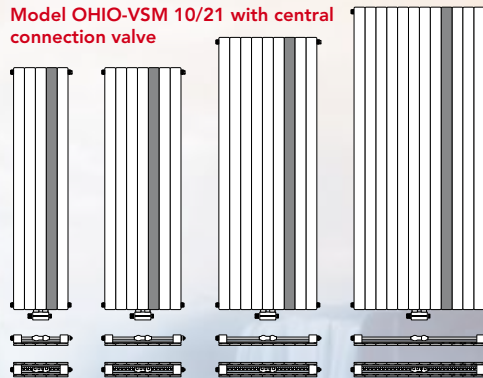

OHIO.

Product advantage
OHIO convinces with its
colour element that can be
individually selected.

Shown in Grey Aluminium

abstract,
individual,
expressive.

Model OHIO-VHM 11/22 with central connection valve

800, 1000, 1200, 1400, 1600

502

574

790

Dimensions in mm.

Model OHIO-VSM 10/21 with central connection valve

358

502

646

862

1600, 1800, 2000

Dimensions in mm.

OHIO.

The **OHIO** model presents itself as an abstract work of art with a high heating capacity. Available in **both horizontal and vertical versions**, this radiator is an enrichment for every living space.