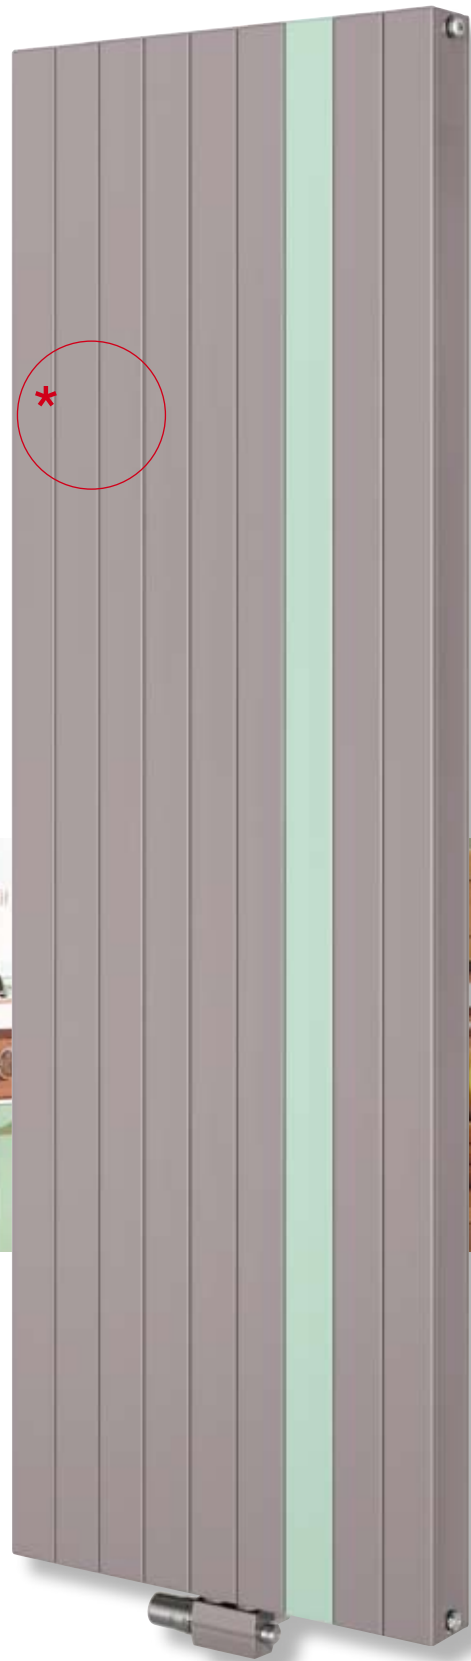

OHIO.

Product advantage
OHIO convinces with its
colour element that can be
individually selected.

Shown in Grey Aluminium

abstract,
individual,
expressive.

Model OHIO-VHM 11/22 with central connection valve

800, 1000, 1200, 1400, 1600

502

574

790

Dimensions in mm.

Model OHIO-VSM 10/21 with central connection valve

358

502

646

862

1600, 1800, 2000

Dimensions in mm.

OHIO.

The **OHIO** model presents itself as an abstract work of art with a high heating capacity. Available in **both horizontal and vertical versions**, this radiator is an enrichment for every living space.