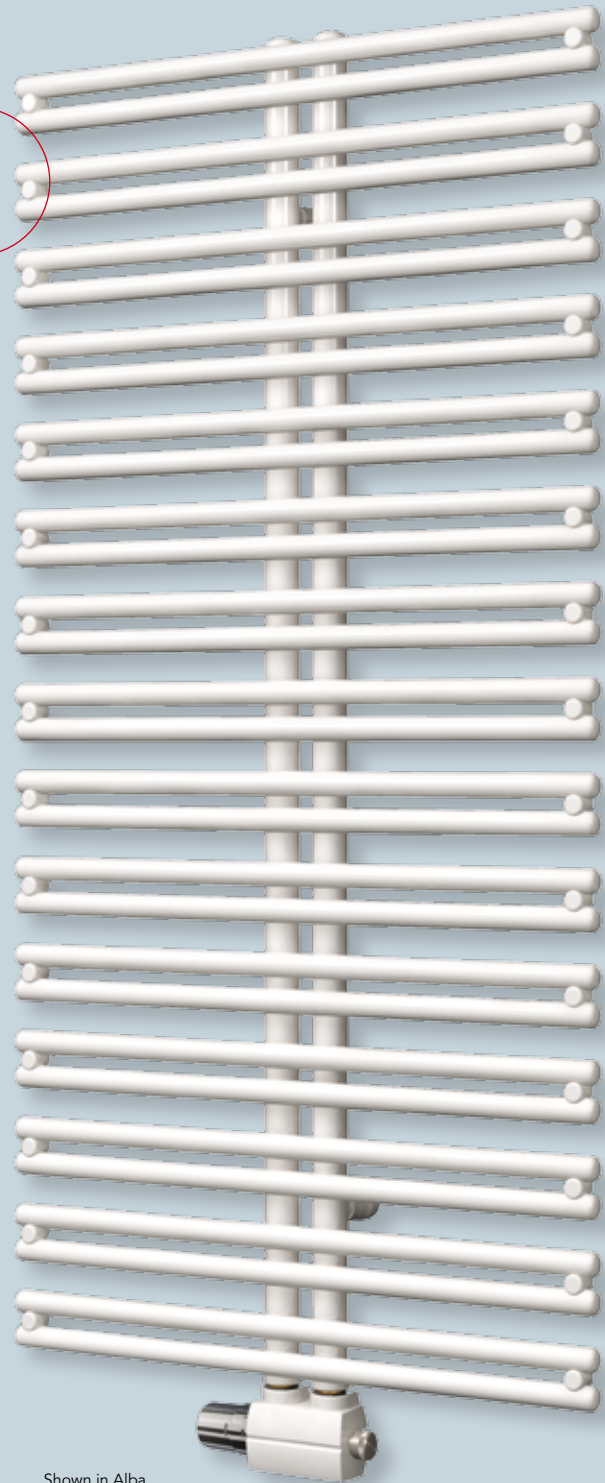

MOSEL.

Product advantage
Because of the long tubes this design radiator offers an unusual amount of storage area and thus more functionality. It is the ideal partner, above all for bathrooms.

Shown in Alba

functional, timeless
elegant.

Model MOSEL:
Standard design

Universal & Modern

600	600,750	600, 750, 900	750, 900	←→
956	1196	1436	1676	↑↓

Dimensions in mm.

MOSEL.

Symmetry and elegance are united in the design of the **MOSEL** model. The design is **timeless and beautiful**, at the same time however, it is practical and functional.

Detail:
MOSEL with towel rack.