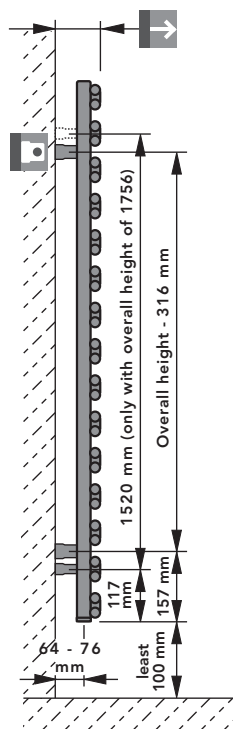

**Technical data, product family**

Nominal height (overall height)	Diagram scale M 1:50		Overall length [mm]	Nominal power <sup>(1)</sup> [Watts]	Nominal voltage [V]	Protection mode
	500	600				
800 (796)			500	300	AC 230	IP 24
1200 (1196)			500	400	AC 230	IP 24
			600	600	AC 230	IP 24
1800 (1756)			600	900	AC 230	IP 24

**Basic standard accessories (included):**

- a wall mounting set matching the radiator colour
- fitting aid
- instruction sheet

RAL 9016 Traffic White	Various RAL and metallic colours	Sanitary ware colours
Item no.	Item no.	Item no.
DWIFB0805A	DWIFF0805A	DWIFS0805A
DWIFB1205A DWIFB1206A	DWIFF1205A DWIFF1206A	DWIFS1205A DWIFS1206A
DWIFB1806A	DWIFF1806A	DWIFS1806A

 **Overall depth (incl. wall clearance)**  
 for an overall length of 500 .... 97-109 mm  
 for an overall length of 600 .... 97-109 mm

 Overall length - 90 mm