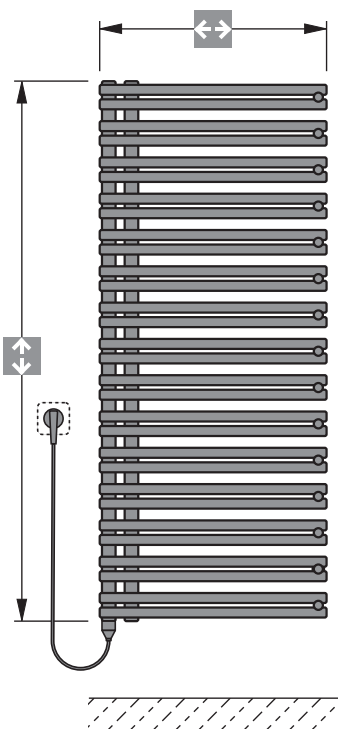

**Technical data, product family**

Nominal height (overall height)	Diagram scale M 1:50		Overall length [mm]	Nominal power <sup>(1)</sup> [Watts]	Nominal voltage [V]	Protection mode
	500	600				
800 (796)			500	300	AC 230	IP 24
1200 (1196)			500	400	AC 230	IP 24
			600	600	AC 230	IP 24
1800 (1756)			600	900	AC 230	IP 24

<sup>(1)</sup> At 60 °C

**Description**

With their built-in electric heating, the electric radiators of the FATALA-E family are elegant Design and bathroom radiators.

**Self-regulation effect** – the temperature-dependent PTC heating element automatically controls the temperature of the heat-transfer liquid by modifying its electrical resistance.

**Basic standard accessories (included):**

- a wall mounting set matching the radiator colour
- fitting aid
- instruction sheet

RAL 9016 Traffic White	Various RAL and metallic colours	Sanitary ware colours
Item no.	Item no.	Item no.
DWIFB0805A	DWIFF0805A	DWIFS0805A
DWIFB1205A DWIFB1206A	DWIFF1205A DWIFF1206A	DWIFS1205A DWIFS1206A
DWIFB1806A	DWIFF1806A	DWIFS1806A

 **Overall depth (incl. wall clearance)**  
 for an overall length of 500 .... 97-109 mm  
 for an overall length of 600 .... 97-109 mm

 Overall length - 90 mm