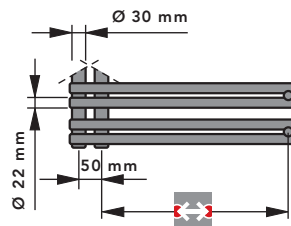

**Technical data, product family**

Nominal height (overall height)	Diagram scale M 1:50		Overall length [mm]	Nominal power <sup>(1)</sup> [Watts]	Nominal voltage [V]	Protection mode
	500	600				
800 (796)			500	300	AC 230	IP 24
1200 (1196)			500	400	AC 230	IP 24
			600	600	AC 230	IP 24
1800 (1756)			600	900	AC 230	IP 24

**Basic standard accessories (included):**

- a wall mounting set matching the radiator colour
- fitting aid
- instruction sheet

RAL 9016 Traffic White	Various RAL and metallic colours	Sanitary ware colours
Item no.	Item no.	Item no.
DWIFB0805A	DWIFF0805A	DWIFS0805A
DWIFB1205A DWIFB1206A	DWIFF1205A DWIFF1206A	DWIFS1205A DWIFS1206A
DWIFB1806A	DWIFF1806A	DWIFS1806A

 **Overall depth (incl. wall clearance)**  
 for an overall length of 500 .... 97-109 mm  
 for an overall length of 600 .... 97-109 mm

 Overall length - 90 mm