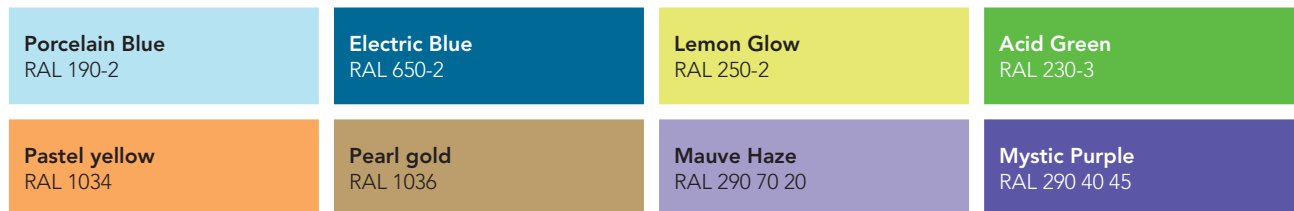

STANDARD COLOUR.

BATHROOM COLOURS.

RAL TREND COLOURS.

RAL CLASSIC COLOURS.

METALLIC COLOURS.

FINISHED SURFACES.

\* Chrome and gold versions only for the models SEINE-V and FULDA (up to BL 750 mm),

The SEWA and NERO models can be provided on request in variously decorated versions. These different decor variants can be seen on pages 18 and 19. The colours shown are not binding. Deviations in colouring are possible for technical reasons during printing. Additional personal wish colours available on request!