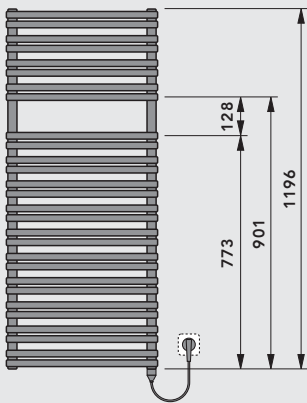

Vertical dimensions [mm]

Technical data, product family

Nominal height (overall height)	Diagram scale M 1:50		Overall length [mm]	Nominal power ⁽¹⁾ [Watts]	Nominal voltage [V]	Protection mode
	500	600				
800 (796)			500	300	AC 230	IP 24
1200 (1196)			500	400	AC 230	IP 24
			600	600	AC 230	IP 24
1800 (1756)			600	900	AC 230	IP 24

Description

With their built-in electric heating, the electric radiators of the BAWA-E family are elegant Design and bathroom radiators.

Self-regulation effect – the temperature-dependent PTC heating element automatically controls the temperature of the heat-transfer liquid by modifying its electrical resistance.

Basic standard accessories (included):

- a wall mounting set matching the radiator colour
- fitting aid
- instruction sheet

RAL 9016 Traffic White	Various RAL and metallic colours	Sanitary ware colours
Item no.	Item no.	Item no.
DBEEB0805A	DBEEF0805A	DBEES0805A
DBEEB1205A DBEEB1206A	DBEEF1205A DBEEF1206A	DBEES1205A DBEES1206A
DBEEB1806A	DBEEF1806A	DBEES1806A