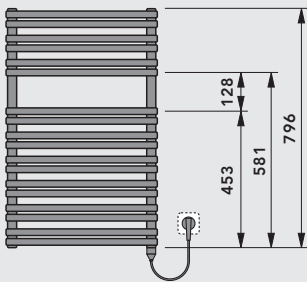

Vertical dimensions [mm]

Technical data, product family

Nominal height (overall height)	Diagram scale M 1:50		Overall length [mm]	Nominal power ⁽¹⁾ [Watts]	Nominal voltage [V]	Protection mode
	500	600				
800 (796)			500	300	AC 230	IP 24
1200 (1196)			500	400	AC 230	IP 24
			600	600	AC 230	IP 24
1800 (1756)			600	900	AC 230	IP 24

Description

With their built-in electric heating, the electric radiators of the BAWA-E family are elegant Design and bathroom radiators.

Self-regulation effect – the temperature-dependent PTC heating element automatically controls the temperature of the heat-transfer liquid by modifying its electrical resistance.

Basic standard accessories (included):

- a wall mounting set matching the radiator colour
- fitting aid
- instruction sheet

RAL 9016 Traffic White	Various RAL and metallic colours	Sanitary ware colours
Item no.	Item no.	Item no.
DBEEB0805A	DBEEF0805A	DBEES0805A
DBEEB1205A DBEEB1206A	DBEEF1205A DBEEF1206A	DBEES1205A DBEES1206A
DBEEB1806A	DBEEF1806A	DBEES1806A