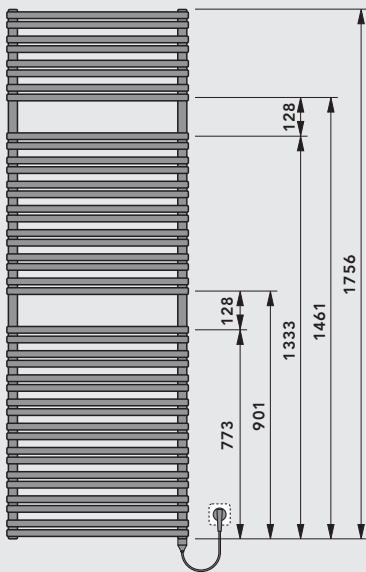

Vertical dimensions [mm]

Technical data, product family

Nominal height (overall height)	Diagram scale M 1:50		Overall length [mm]	Nominal power ⁽¹⁾ [Watts]	Nominal voltage [V]	Protection mode
	500	600				
800 (796)			500	300	AC 230	IP 24
1200 (1196)			500	400	AC 230	IP 24
			600	600	AC 230	IP 24
1800 (1756)			600	900	AC 230	IP 24

Description

With their built-in electric heating, the electric radiators of the BAWA-E family are elegant Design and bathroom radiators.

Self-regulation effect – the temperature-dependent PTC heating element automatically controls the temperature of the heat-transfer liquid by modifying its electrical resistance.

Basic standard accessories (included):

- a wall mounting set matching the radiator colour
- fitting aid
- instruction sheet

RAL 9016 Traffic White	Various RAL and metallic colours	Sanitary ware colours
Item no.	Item no.	Item no.
DBEEB0805A	DBEEF0805A	DBEES0805A
DBEEB1205A DBEEB1206A	DBEEF1205A DBEEF1206A	DBEES1205A DBEES1206A
DBEEB1806A	DBEEF1806A	DBEES1806A