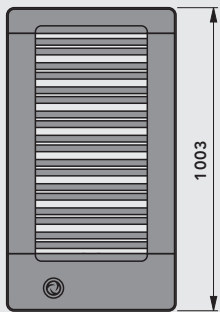

Vertical dimensions [mm]

Connections
 2 x internal thread G 1/2
 1 x internal thread G 1/4 (for vent plug)
 2 x external thread G 3/4 (mounting brackets or extensions)
Connection modes
 see diagram

Test overpressure
 13 bar

Maximum positive operating pressure
 10 bar

Maximum operating temperature
 110 °C

Technical data, product family

Overall height

Diagram scale M 1:50

Overall length

[mm]

560

660

[mm]

Heat output⁽¹⁾
 in Watts

E-heat element
 output⁽²⁾
 in Watts

1000
 (1003)

560

470

300