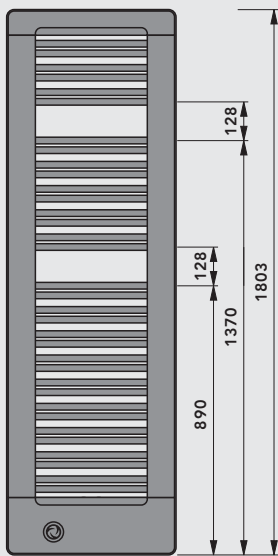

Vertical dimensions [mm]

Connections
 2 x internal thread G 1/2
 1 x internal thread G 1/4 (for vent plug)
 2 x external thread G 3/4 (mounting brackets or extensions)
Connection modes
 see diagram

Test overpressure
 13 bar

Maximum positive operating pressure
 10 bar

Maximum operating temperature
 110 °C

Technical data, product family

Overall height

Diagram scale M 1:50

Overall length

[mm]

560

660

[mm]

Heat output⁽¹⁾
 in Watts

E-heat element
 output⁽²⁾
 in Watts

1000
 (1003)

560

470

300