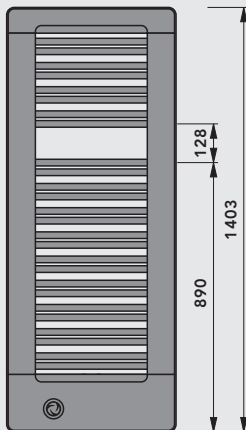

Vertical dimensions [mm]

Connections
 2 x internal thread G 1/2
 1 x internal thread G 1/4 (for vent plug)
 2 x external thread G 3/4 (mounting brackets or extensions)
Connection modes
 see diagram

Test overpressure
 13 bar

Maximum positive operating pressure
 10 bar

Maximum operating temperature
 110 °C

Technical data, product family

Overall height

Diagram scale M 1:50

Overall length

[mm]

560

660

[mm]

Heat output⁽¹⁾
 in Watts

E-heat element
 output⁽²⁾
 in Watts

1000
 (1003)

560

470

300