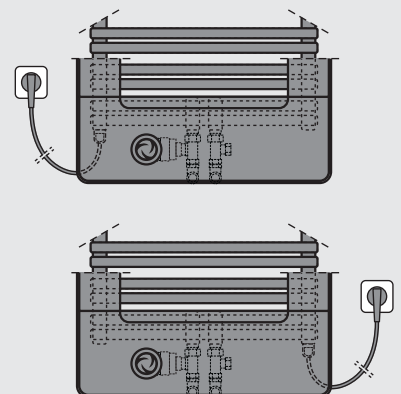

Connection example without electric heating element

Connection example with electric heating element