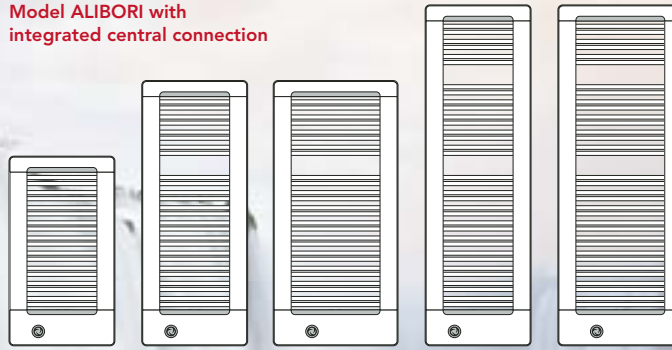

linear, cheerful,  
trendy.

ALIBORI.

**Product advantage**  
The multicoloured surface structure between the round and flat profiles enables boundless creativity.

Shown: ALIBORI elegance: Radiator and main frame RAL 7074 Telegrey; front panel RAL 3005 Wine Red; chrome decorative frame and decorative strips

Model ALIBORI with integrated central connection

560	560	660	560	660
1003	1403	1403	1803	1803

Dimensions in mm.

## ALIBORI.

The linear design of the tube radiator combined with the extremely flat framing and, if desired, also chromium-plated protective edges gives the **ALIBORI** model a particularly **extravagant appearance**.