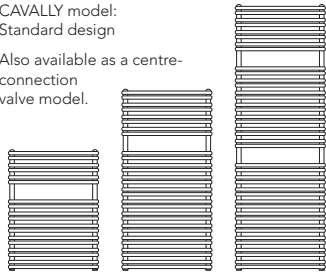

CAVALLY.

FALPER furniture

CAVALLY model:
Standard design

Also available as a centre-
connection
valve model.

498, 596, 742, 887			↔ ↕
796	1196	1756	

data in mm.

RAL 7047
telegrey

Your advantages: The slightly arched pipe installation has an independent effect and it offers numerous storage possibilities.

The universal **CAVALLY** model design comes to optimal effect in all rooms. A timeless formal expression that is understood and valued everywhere. Also available as a centre-connection valve model.