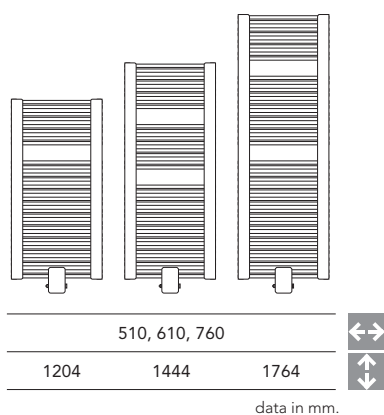

Radiators and softline panels:
RAL 9016 traffic white

BAWA-VM SPA.

A design radiator with centre-connection-radiator technology is equally a part of any SPA wellness experience with the bath, the shower and the washstand. The gentle softline frames combined with the attractive centre-connection screen are styles and style elements of the highest design competence.